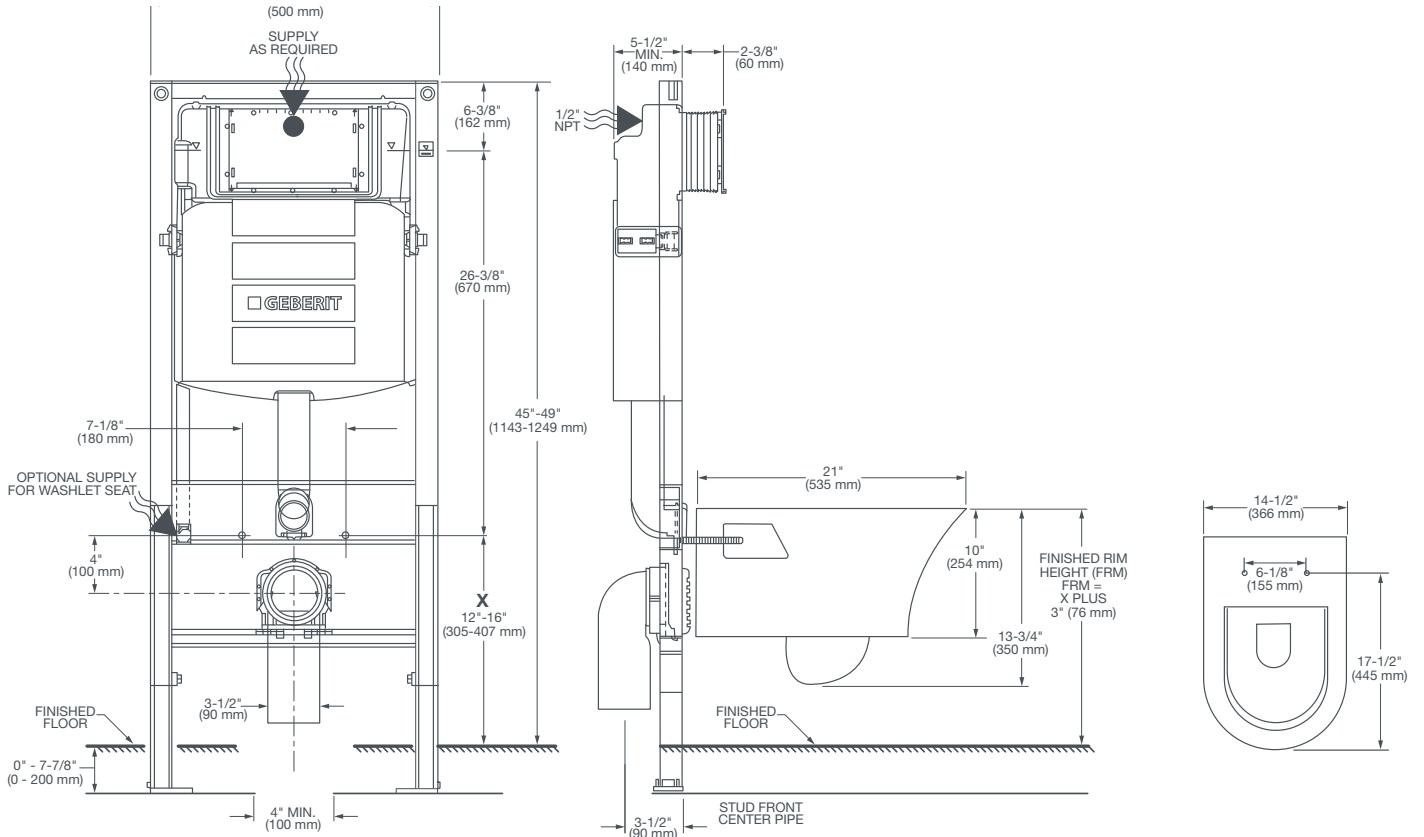

SEAGRAM[®]

WALL-HUNG DUAL FLUSH TOILET

SIGMA01 Dual Flush Actuator

Bolero Dual Flush Actuator

D29010000.415

FEATURES

- Vitreous china
- Designed for small spaces
- Dual flush 1.6-0.8 gpf/6.0-3.0 Lpf
- Everclean surface[®] inhibits the growth of stain and odor causing bacteria, mold and mildew on the surface
- 2-1/4" fully-glazed trapway
- Includes design matched Duroplast™ slow-close seat
- Mounting hardware included

DIMENSIONS

NOMINAL DIMENSIONS

14-3/8" x 21" x 15"-19" (365 x 533 x 381-483 mm)

COLORS/FINISHES

Canvas White (415)

WATER SPOT

4" (100 mm) wide

5" (125 mm) length

ROUGH IN DIAGRAM SHOWN
ON NEXT PAGE

SEAGRAM[®]

WALL-HUNG

DUAL FLUSH TOILET

NOTES:

Supply not included with fixture and must be ordered separately.

Dimensions shown for location of supply is suggested.

IMPORTANT:

Dimensions of fixtures are nominal and may vary within the range of tolerance established by ANSI Standard A112.19.2.

These measurements are subject to change or cancellation. No responsibility is assumed for use of superseded or voided pages.